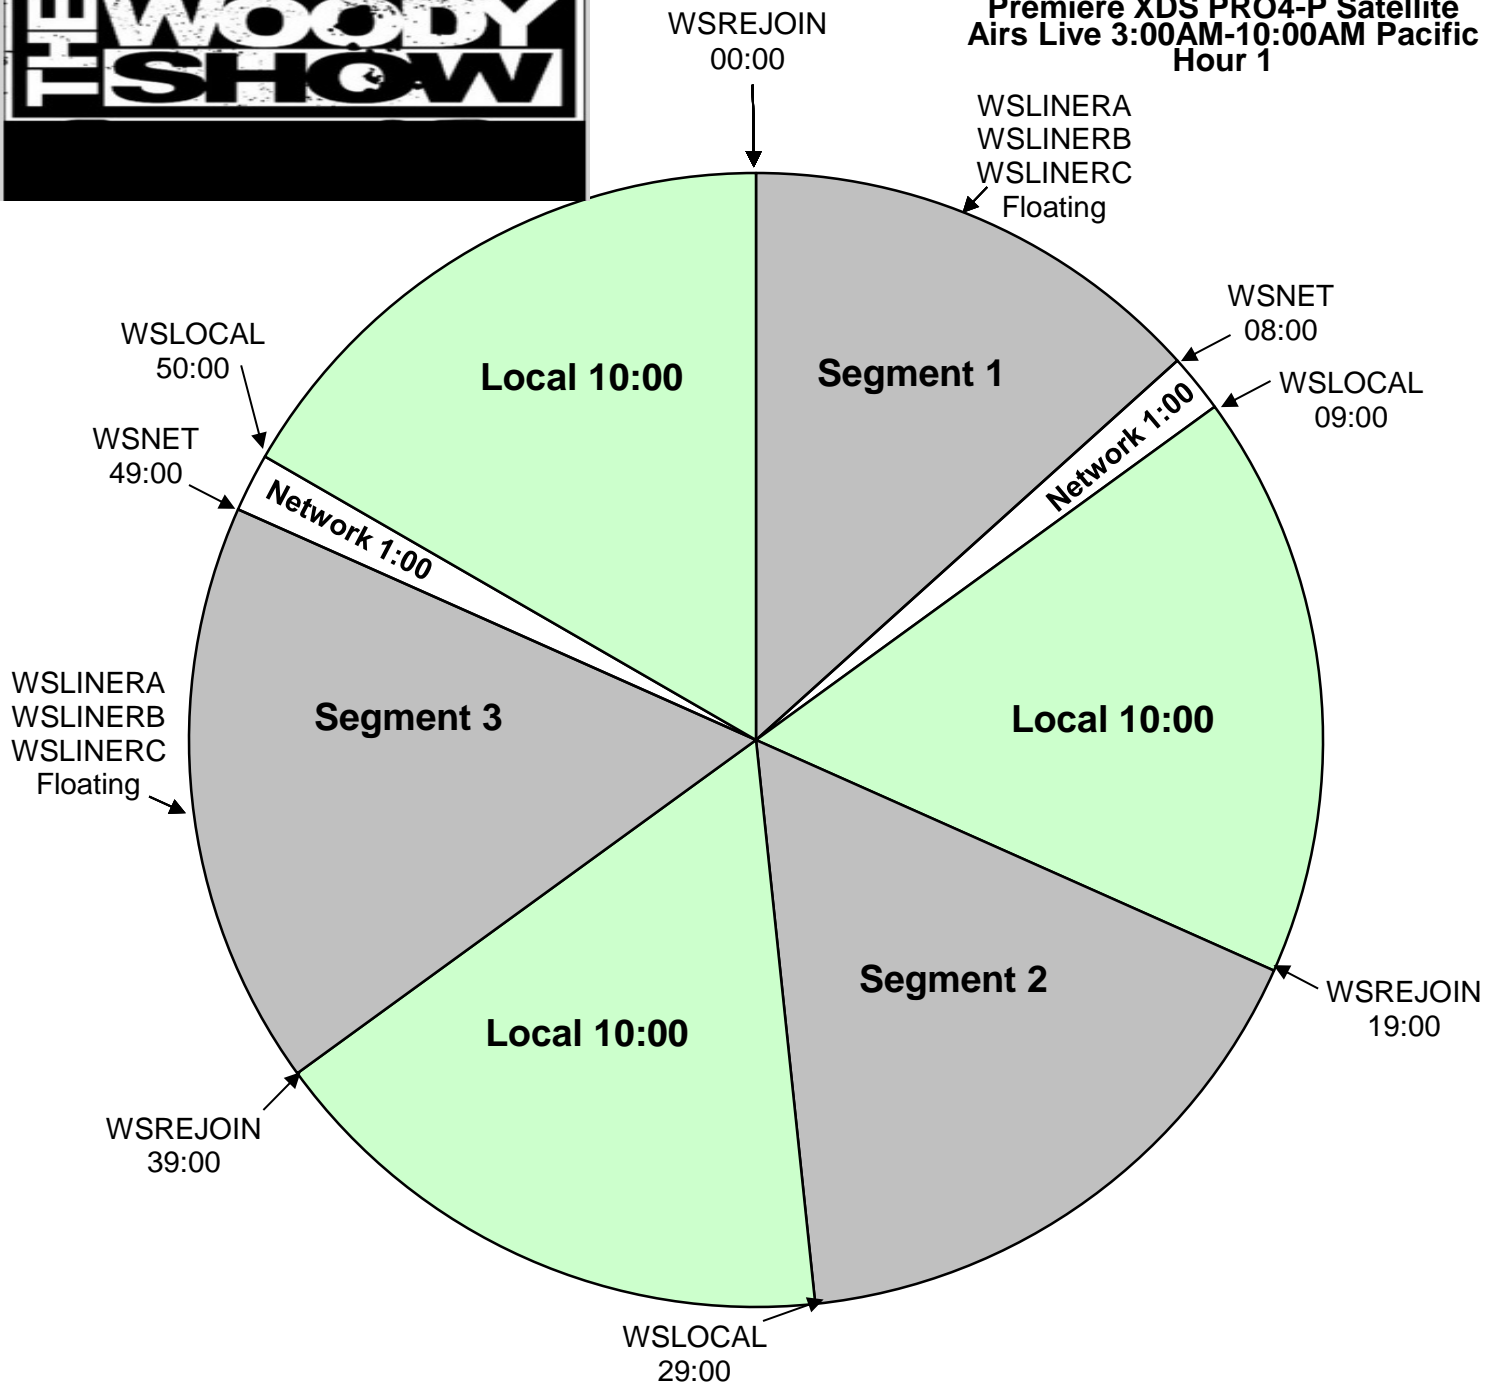

The Woody Show
 XDS Program: **Woody Show NAT**
 Effective March 16th 2020
 Premiere XDS PRO4-P Satellite
 Airs Live 3:00AM-10:00AM Pacific
 Hour 1

Local Breaks filled with news, traffic, weather, promos, spots, local contesting/stationality, jingle/sweeper imaging and song at the end.

Affiliates to ID station in the 10 minute break prior to top of hour

All breaks float.

XDS Relays:

- WSLOCAL - Fires local breaks.
- WSNET - Fires network breaks.
- WSLINERA - Liner A Start (Positioning Statement followed by Station Name) :05
- WSLINERB - Liner B Start (Station Name followed by Positioning Statement) :05
- WSLINERC - Liner C Start (Reserved for Future Use) :05
- WSREJOIN - Rejoin program